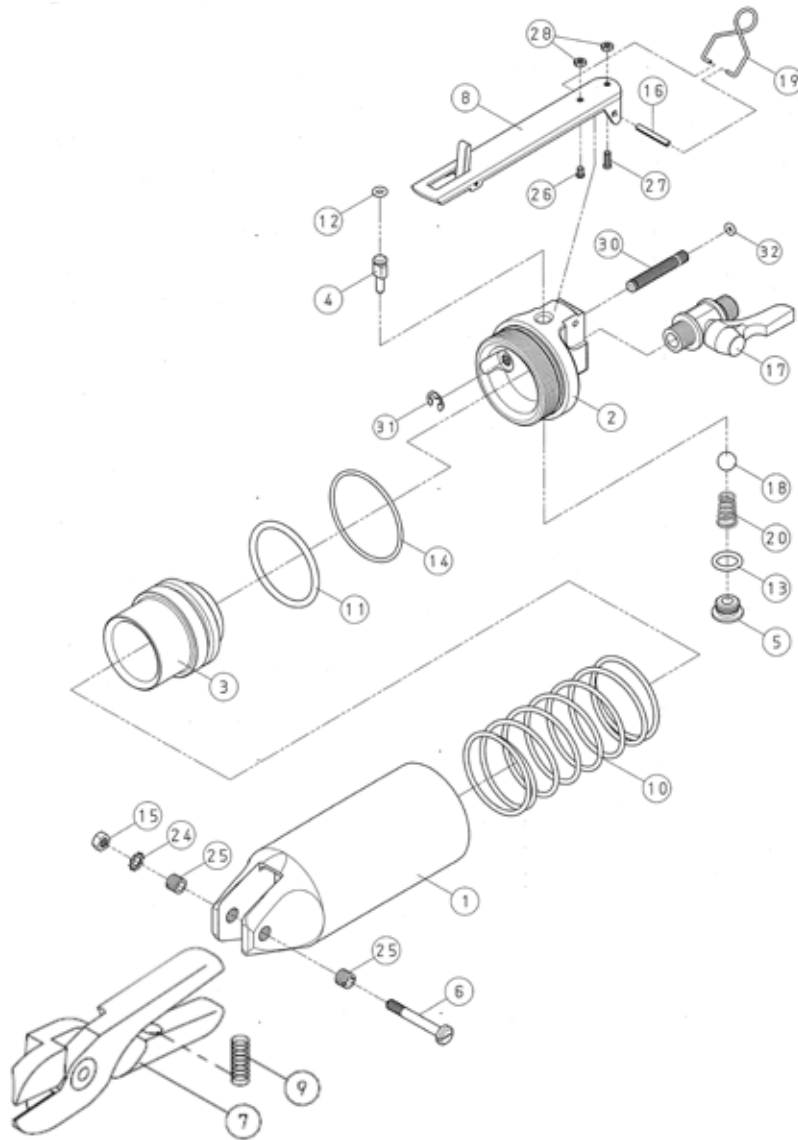

RRI-8011 POWER CUTTER

Edition 03

Index No	Part No.	Description	Q'ty
1	5803101	Body A	1
2	5803102	Body B	1
3	5803103	Piston	1
4	5803104	Valve pin	1
5	5803105	Screw	1
6	5803106	Screw pin (incl. nut & washer)	1
7			
8	5801108	Lever (incl. nut (2x) & screw A&B)	1
9	5803109	Blade spring	1
10	5803110	Retention spring	1
11	5803111	O-ring	1
12	5803112	O-ring	1
13	5803113	O-ring	1
14	5803114	O-ring	1

Index No	Part No.	Description	Q'ty
15	5803115	Nut	1
16	5803116	Spring pin	1
17	5803117	Air nipple with valve	1
18	5803118	Urethane ball	1
19	5803119	Hanger	1
20	5803120	Spring	1
24	5803124	Washer	1
25	5803125	Bushing	2
26	5803126	Screw A	1
27	5803127	Screw B	1
28	5803128	Nut	2
30	5803130	Adjusting bolt	1
31	5803131	E-ring	1
32	5803132	O-ring	1